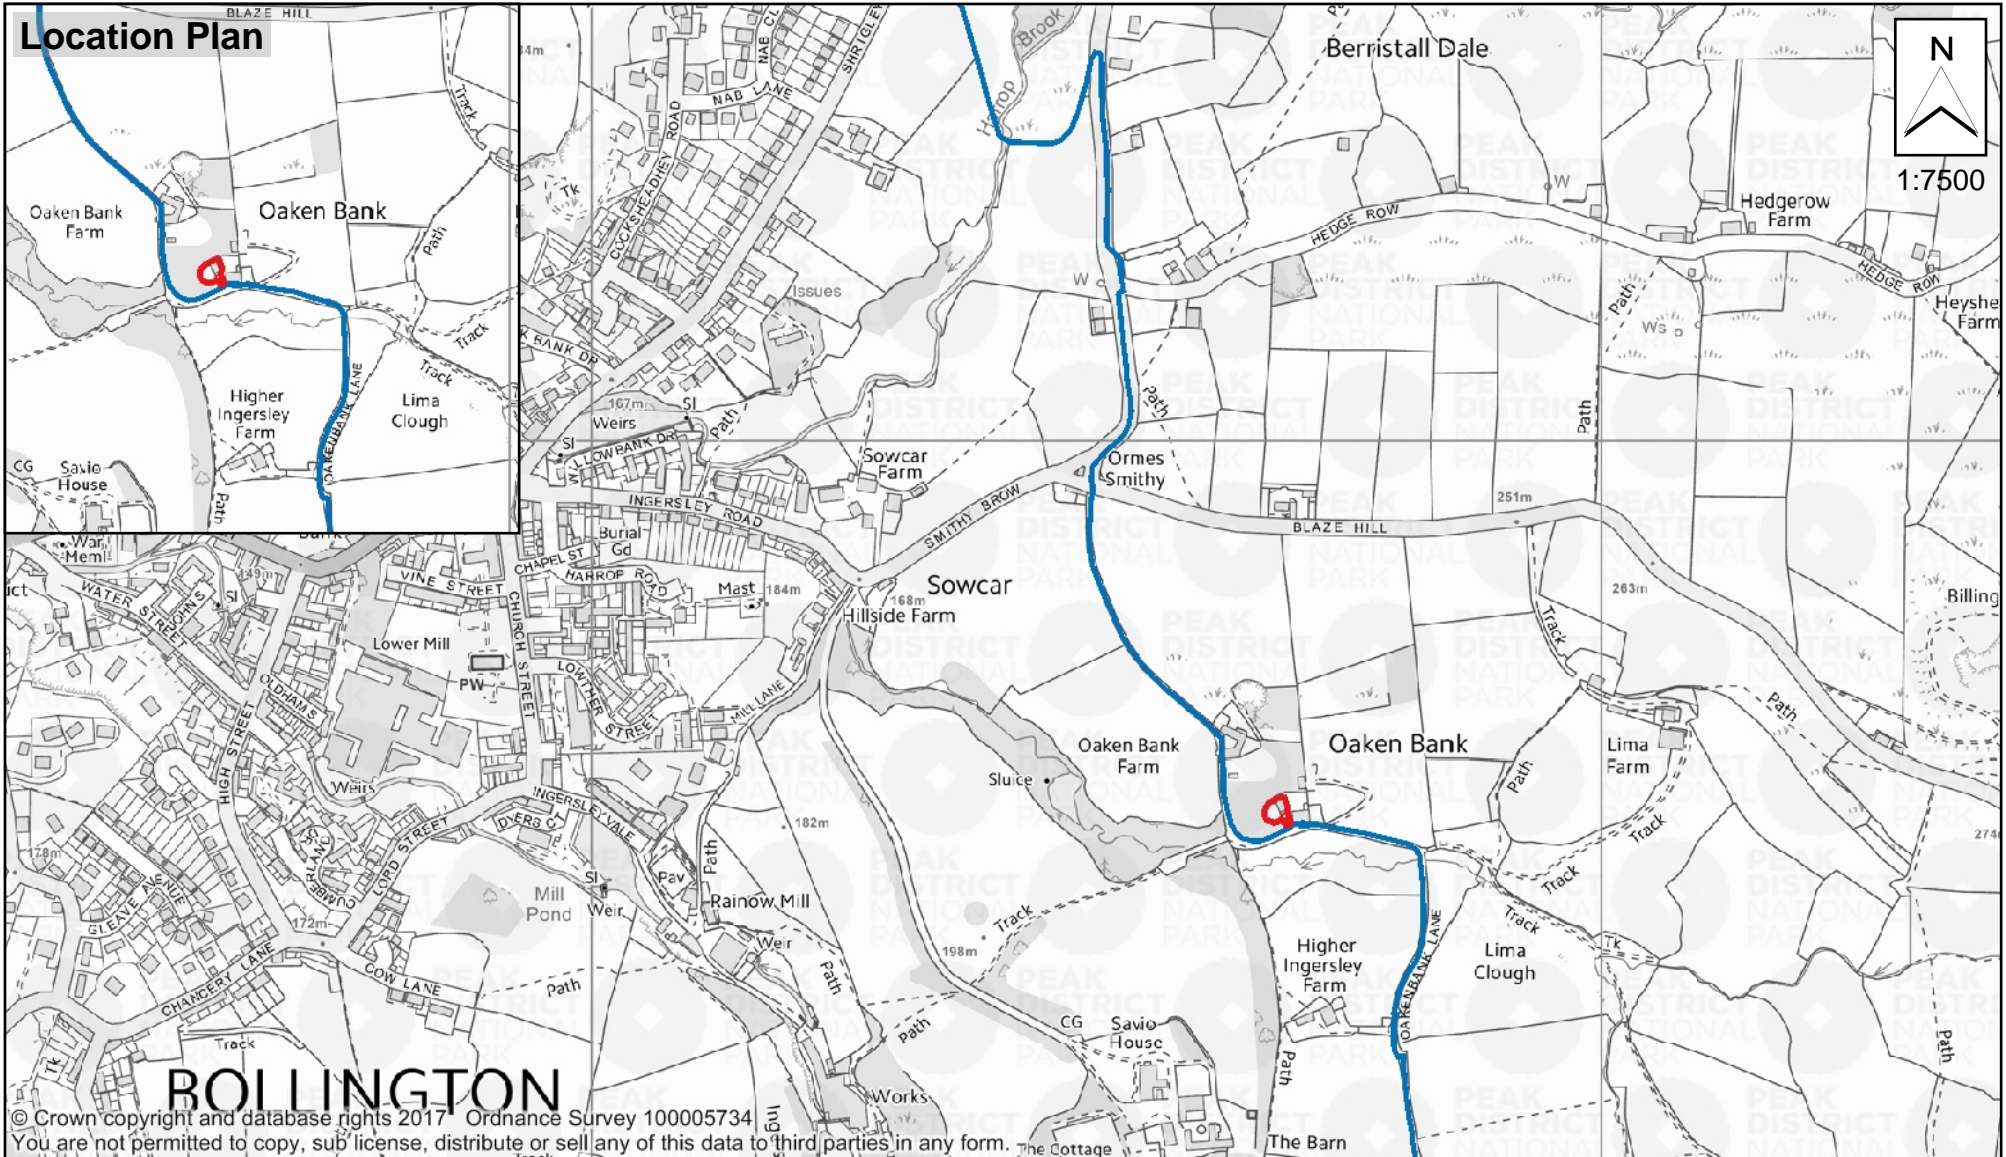

Location Plan

ROLLINGTON

© Crown copyright and database rights 2017. Ordnance Survey 100005734
 You are not permitted to copy, sub-license, distribute or sell any of this data to third parties in any form.

Committee Date:	07/04/2017	Title:	
Item Number:	8		
Application No:	NP/CEC/1216/1291	Paddockside (formerly 1 Oakenbank Cottages) Oakenbank Lane Rainow	
Grid Reference:	394699, 377626		 PEAK DISTRICT NATIONAL PARK